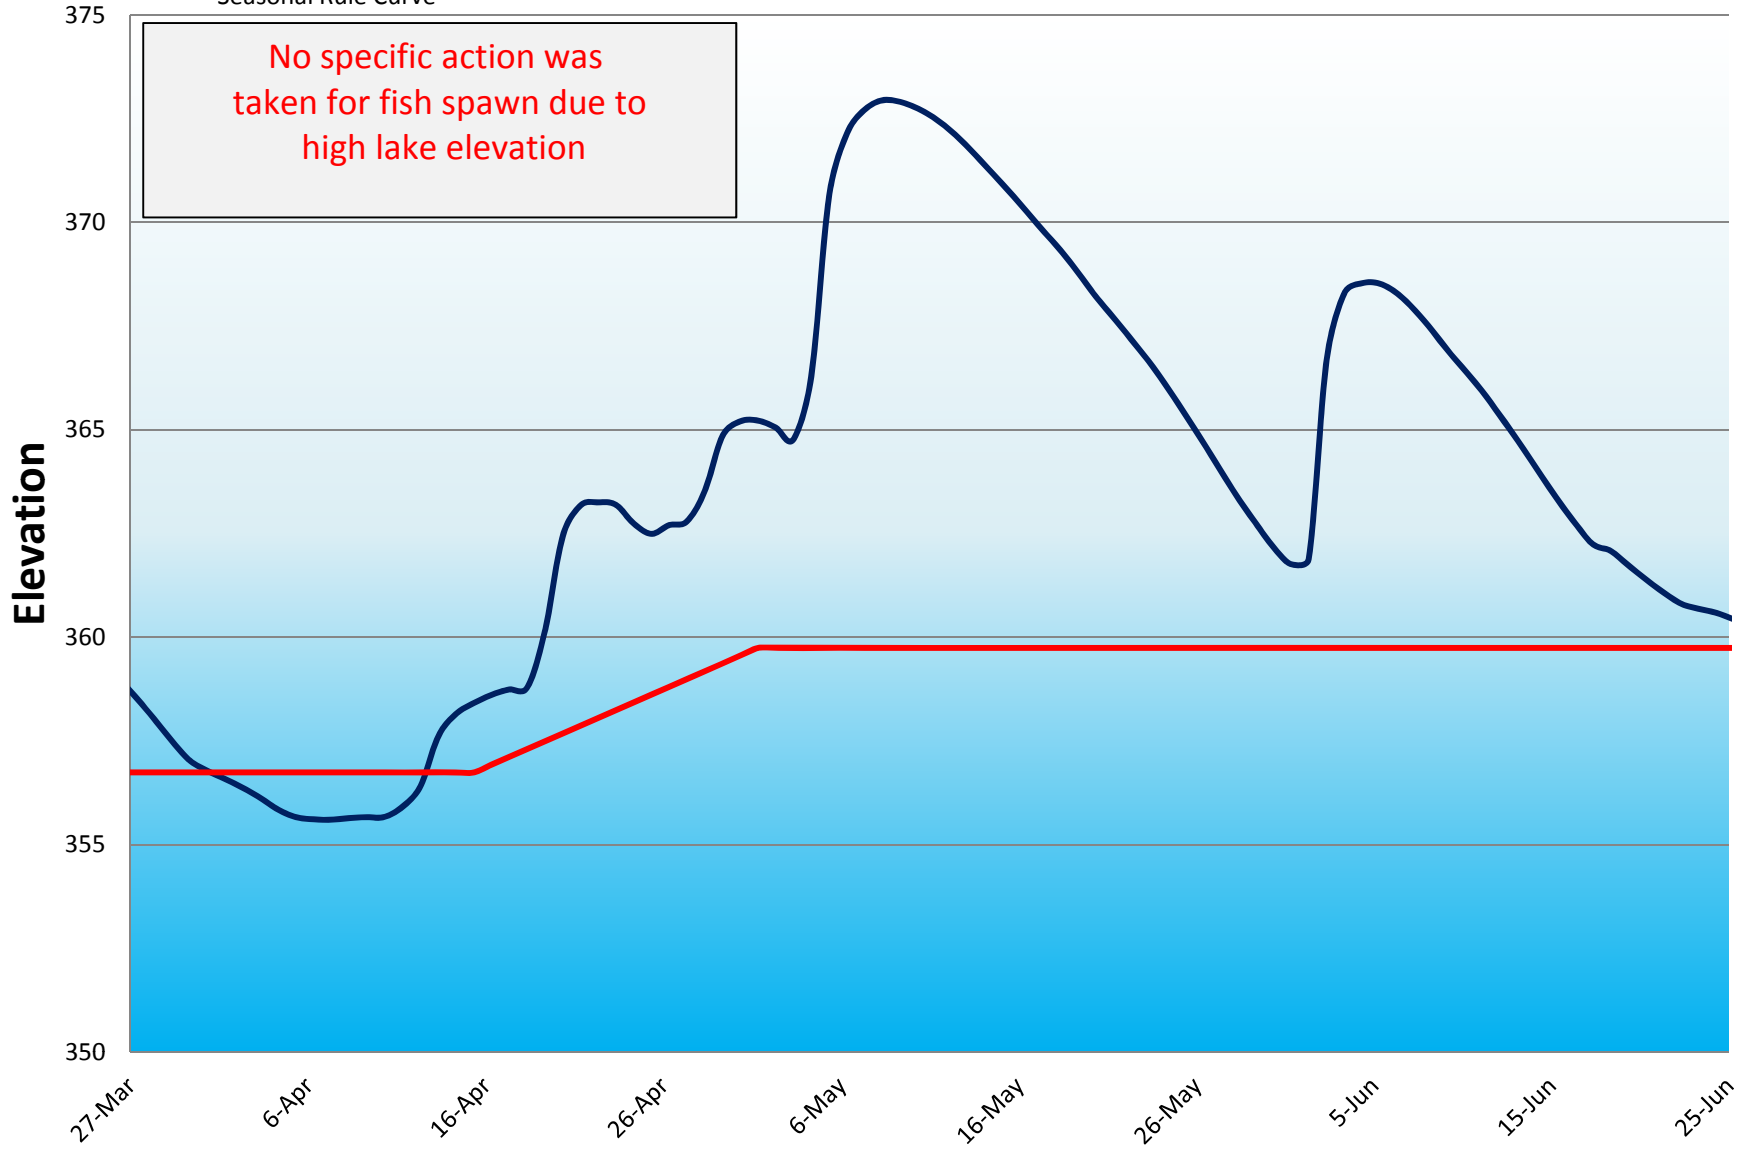

# Wappapello Lake Fish Spawn - 2013

— Daily Lake Elevation  
— Seasonal Rule Curve

No specific action was taken for fish spawn due to high lake elevation

Date